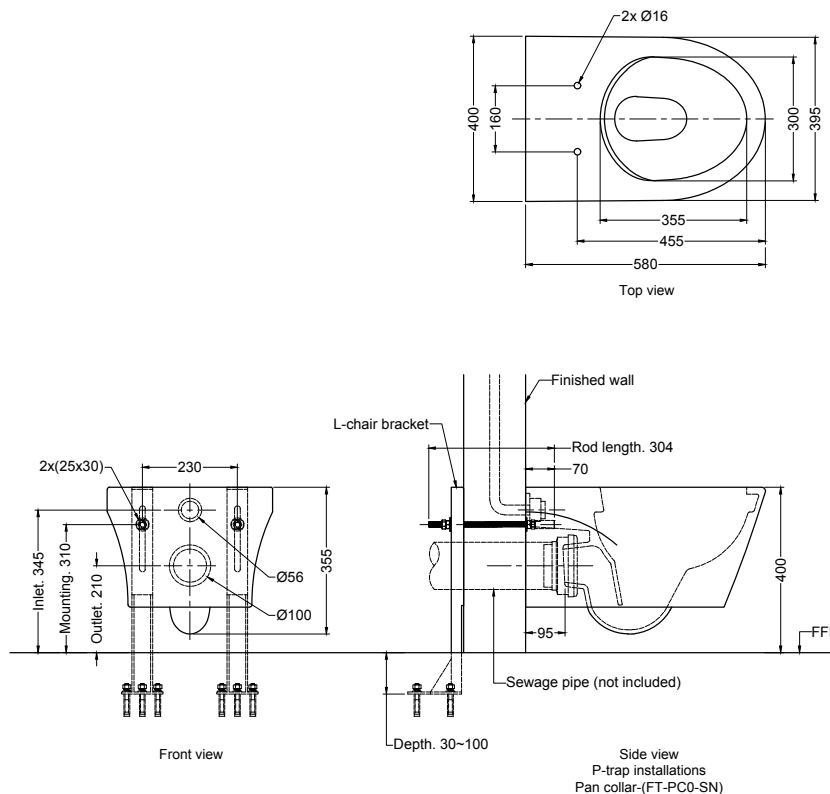

Water Closet, Wall-Hung, Rimless

PRODUCT FEATURES

- Wall hung low capacity water closet
- Wall hung toilet can be paired with Rigel concealed cistern or concealed box flush valve system
- Rimless design that prevents dirt accumulation
- Wider bowl
- Easy maintenance

PRODUCT SPECIFICATIONS

- | | |
|---------------------|--|
| • Dimensions | : 580(L) x 400(W) x 355(H)mm |
| • Material | : Vitreous China |
| • Flushing type | : WhirlWash |
| • Inlet | : Back inlet |
| • Trap seal | : Min. 50mm |
| • Seat & Cover | : FT-SC9032PS (default) |
| • Water consumption | : Singapore 3.5 - 4.5 LPF
: Other countries 3.5 - 6.0 LPF |

TECHNICAL DRAWING

(*Denotes recommended value.
All dimension are in mm.

DISCLAIMER : While every effort has been made to ensure factual accuracy, the information presented is subject to changes due to requirements in different sites, markets and / or countries. Rigel reserves the right to make the necessary amendments at any time without prior notice.